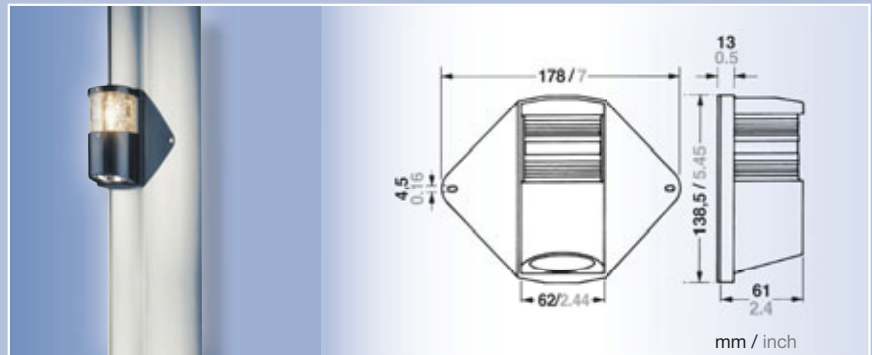

NAVIGATION LIGHTS

SERIES 25

USCG IMO RINA MCA GL

A-16 CE

Navigation Lights with Stainless Steel Components

Application

Designed for both powerboat and sailboat applications. This classic design is the industry standard for boats under 12 m (39 ft). Application depending on visibilities. See table in technical information. 24 V available upon request.

Electric

2 / 3 wire

Certification Applicability

Aqua Signal navigation lights are certified as a complete assembly including the original equipment bulb to maintain ongoing certification.

Protection

IP 45

Mounting

Side-mount / Mast-mount

mm / inch

Including illuminant

Article number		Description	Vessels	Wattage	Visibility	Housing color	Voltage	Item weight
25001		all-round white	< 12 m / < 39 ft	10 W	2 nm	white	12 V	90 g
25000		all-round white	< 12 m / < 39 ft	10 W	2 nm	black	12 V	90 g
25004		all-round red	< 12 m / < 39 ft	21 W	2 nm	black	12 V	90 g
25002		all-round green	< 12 m / < 39 ft	21 W	2 nm	black	12 V	90 g

mm / inch

Including illuminant

Article number		Description	Vessels	Wattage	Visibility	Housing color	Voltage	Item weight
25404		masthead / foredeck combination	< 12 m / < 39 ft	10 W (masthead); 20 W (foredeck)	2 nm	black	12 V	200 g